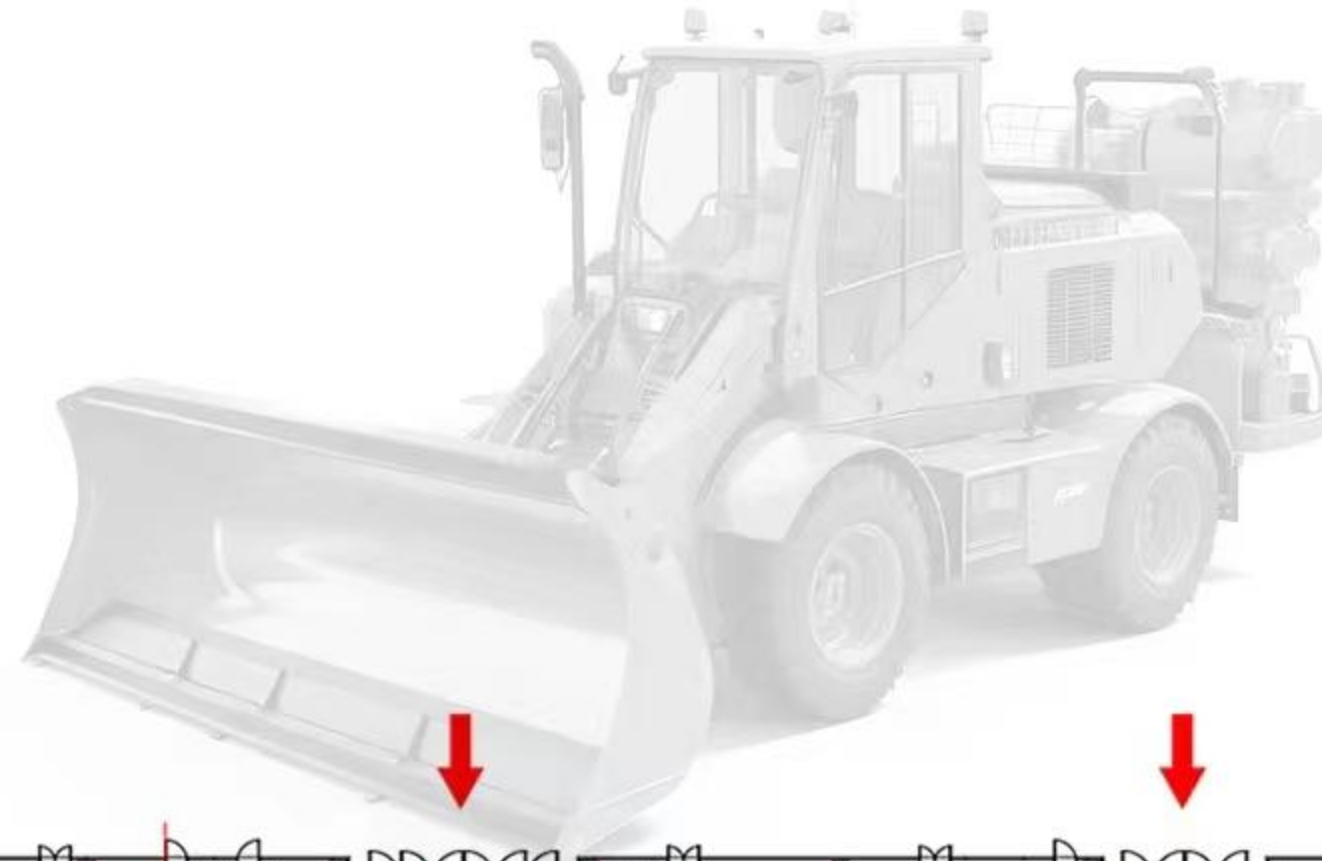

N2 路面设备馆(公路)

ROAD EQUIPMENT PAVILION (HIGHWAY)

Huanghe EXPO

2024济南国际
工程机械暨装备制造业
产业链博览会

土方机械、破碎机械、路面养护
桥梁机械、矿山机电、桩工机械

EARTHWORK MACHINERY, CRUSHING MACHINERY, ROAD MAINTENANCE
BRIDGE MACHINERY, MINING ELECTROMECHANICAL, PILING MACHINERY